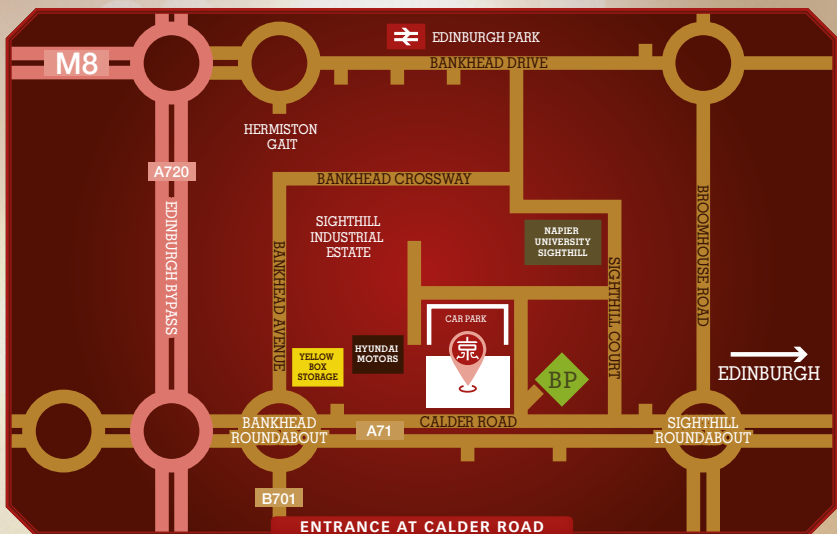

£16.99 / £8.90
CHILD (age 10 & under)

Arkleston Road, Renfrew PA4 0RA

0141 237 3636

INSTAGRAM
@beijingbanquet

EMAIL
renfrew@beijingbanquet.com

FACEBOOK
@bbrenfrew

1 Sighthill Court, Edinburgh EH11 4BW

0131 466 88 86